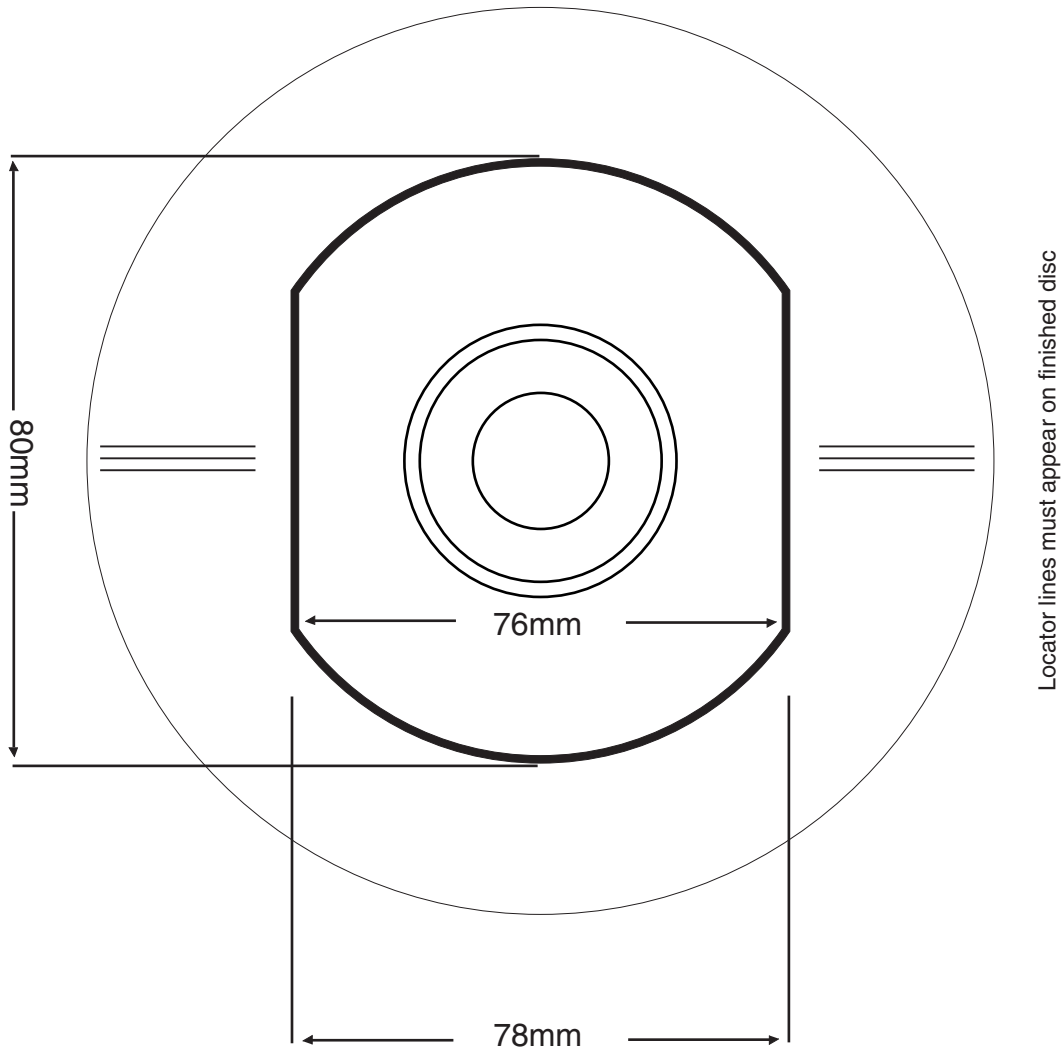

# CD Business Card (100MB) Art Specification

---

FILM Positive  
RIGHT READING  
EMULSION SIDE UP  
100 LINE SCREEN

**Note:**  
When printing just text  
with no background, avoid the "mirror &  
data" ring (47 - 36mm)